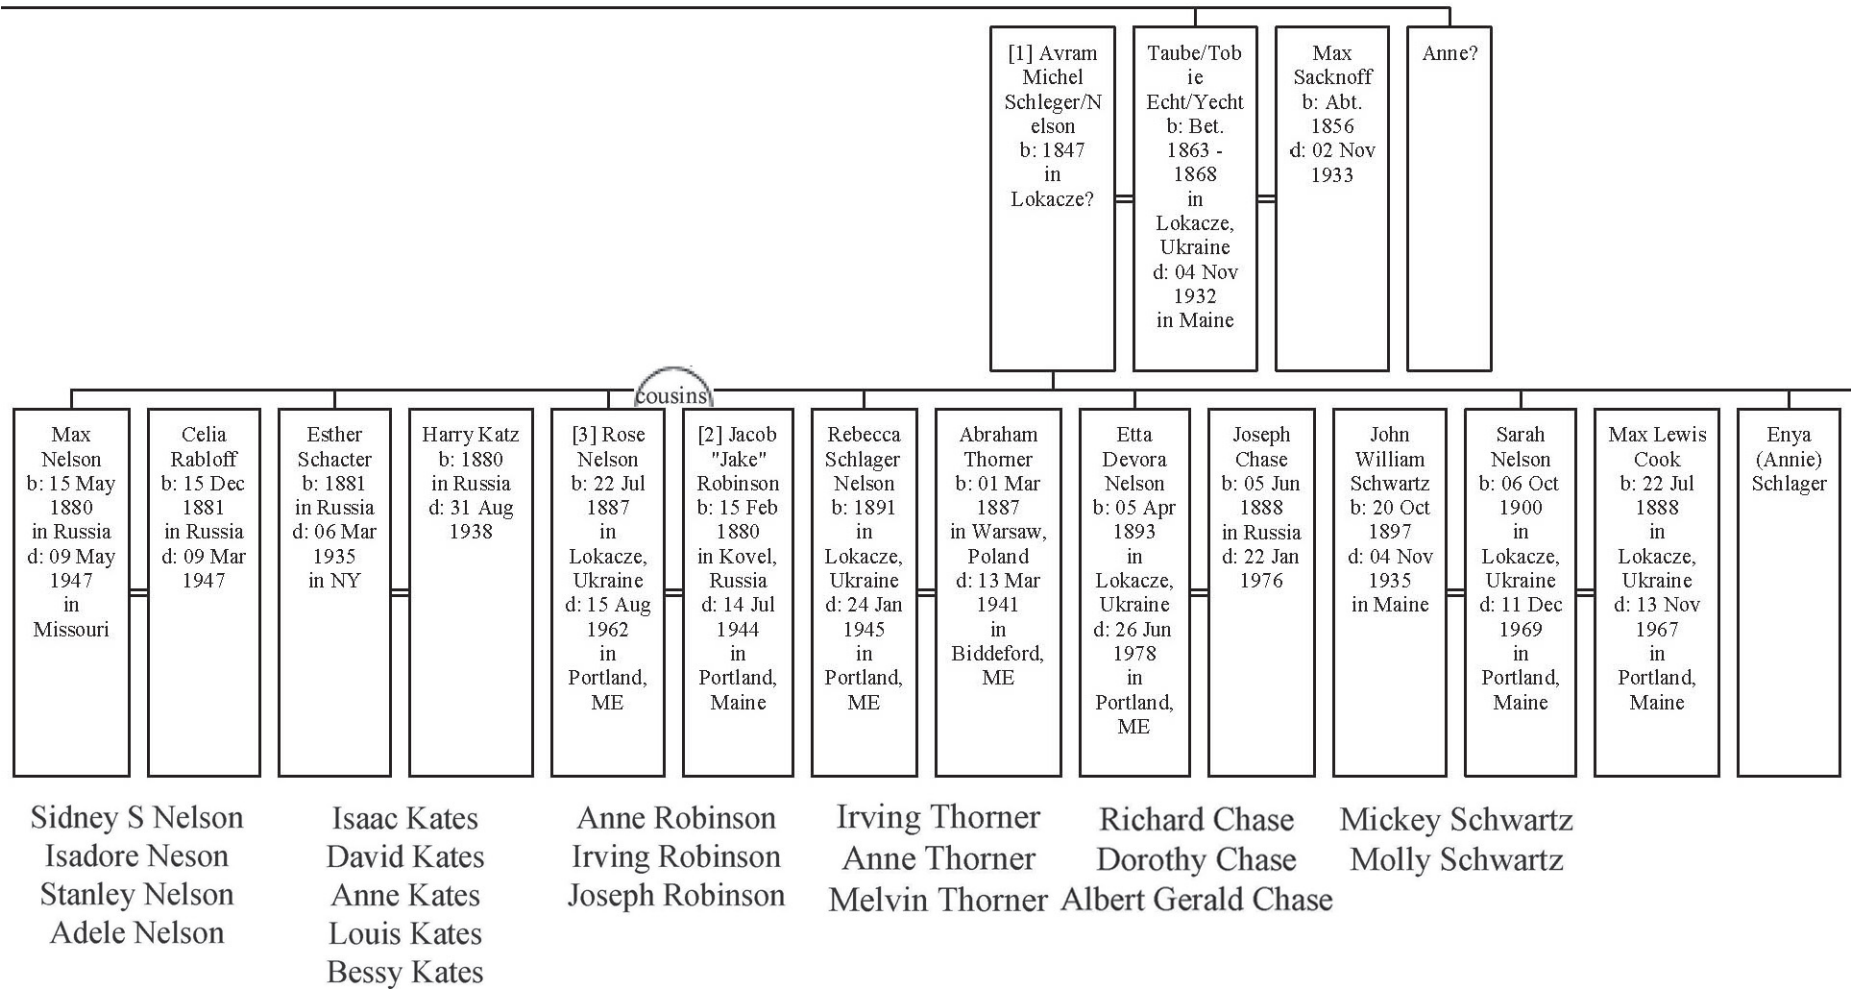

Louis Kumin
Irving Kumin

David Z. Robinson
 Jonathan J. Robinson
 Elaine Robinson

Newman? Cohen
 Mollie Cohen
 Morris Cohen
 Dena Cohen
 Eva Mae Cohen
 Patricia Esther L. Cohen
 Janette Edyce Cohen

Harry Cohen
 Nicholas Kane
 Ida E./Aida Helen Cohen
 Lillian Cohen

Nathan Cohen
 Benjamin Cohen
 Irving Cohen
 Samuel Cohen

Descendants of Isaac Yecht

- Toybeh Filler
- Shmuel Filler
- Hannah Filler
- Rose Filler+ Nathan Chandler
- Yitzchak Filler
- Chaim Filler
- Mendel Filler
- Irving Filler
- Hirsch Waze
- Ida Waze
- Hillel Waze
- Rivkah (Rive) Waze
- Malke/Molly Waze
- Abram Waze
- May (Mariam/Miriam Rochel) Waze
- Child
- Child
- Chia Roziska
- Shmuel Roziska
- Wolf Sigel
- Nathan Seigal Chandler
- Unnamed Sigel
- Irving Seigal Chandler
- Mirel Sigel
- Kalman Sigel
- Israel "Srol" Seigal
- Celia Sigel
- Rita Sigel
- Zipporah Chaya
- Chayim Filler