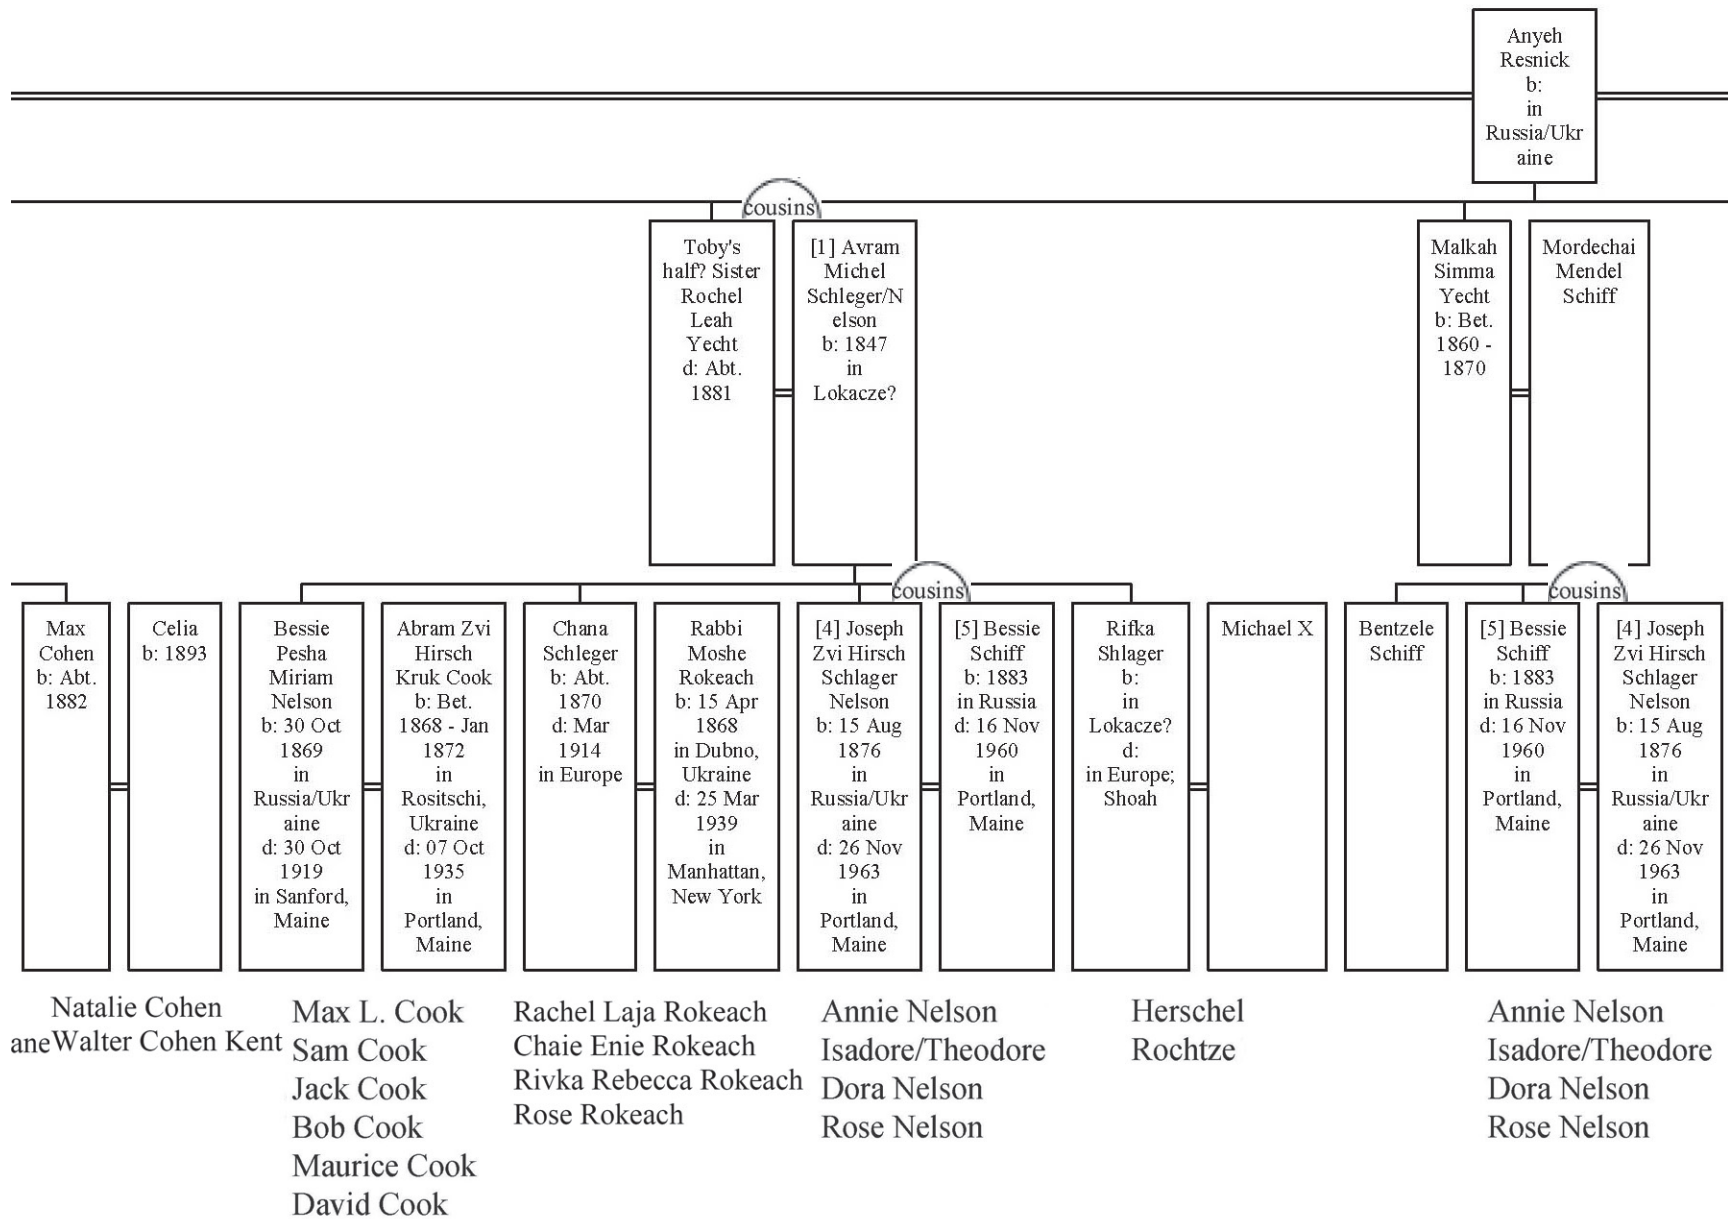

Louis Kumin
Irving Kumin

David Z. Robinson
 Jonathan J. Robinson
 Elaine Robinson

Newman? Cohen
 Mollie Cohen
 Morris Cohen
 Dena Cohen
 Eva Mae Cohen
 Patricia Esther L. Cohen
 Janette Edyce Cohen

Harry Cohen
 Nicholas Kane
 Ida E./Aida Helen Cohen
 Lillian Cohen

Nathan Cohen
 Benjamin Cohen
 Irving Cohen
 Samuel Cohen

Descendants of Isaac Yecht

- Toybeh Filler
- Shmuel Filler
- Hannah Filler
- Rose Filler+ Nathan Chandler
- Yitzchak Filler
- Chaim Filler
- Mendel Filler
- Irving Filler
- Hirsch Waze
- Ida Waze
- Hillel Waze
- Rivkah (Rive) Waze
- Malke/Molly Waze
- Abram Waze
- May (Mariam/Miriam Rochel) Waze
- Child
- Child
- Chia Roziska
- Shmuel Roziska
- Wolf Sigel
- Nathan Seigal Chandler
- Unnamed Sigel
- Irving Seigal Chandler
- Mirel Sigel
- Kalman Sigel
- Israel "Srol" Seigal
- Celia Sigel
- Rita Sigel
- Zipporah Chaya
- Chayim Filler