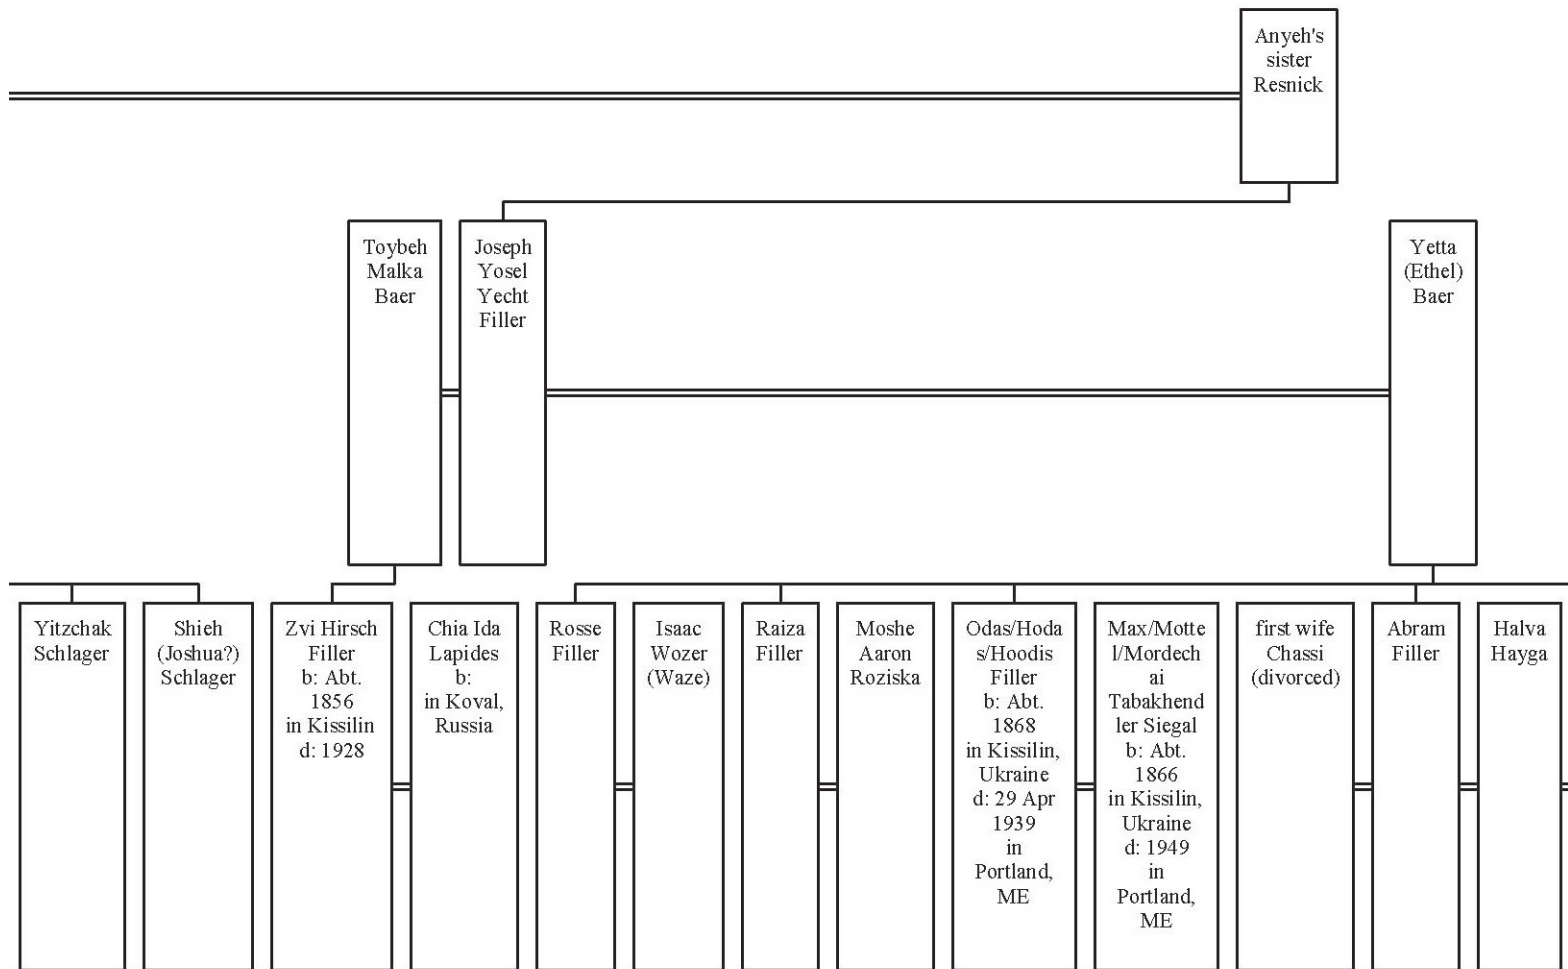

Louis Kumin
Irving Kumin

David Z. Robinson
 Jonathan J. Robinson
 Elaine Robinson

Newman? Cohen
 Mollie Cohen
 Morris Cohen
 Dena Cohen
 Eva Mae Cohen
 Patricia Esther L. Cohen
 Janette Edyce Cohen

Harry Cohen
 Nicholas Kane
 Ida E./Aida Helen Cohen
 Lillian Cohen

Nathan Cohen
 Benjamin Cohen
 Irving Cohen
 Samuel Cohen

Descendants of Isaac Yecht

- Toybeh Filler
- Shmuel Filler
- Hannah Filler
- Rose Filler+ Nathan Chandler
- Yitzchak Filler
- Chaim Filler
- Mendel Filler
- Irving Filler
- Hirsch Waze
- Ida Waze
- Hillel Waze
- Rivkah (Rive) Waze
- Malke/Molly Waze
- Abram Waze
- May (Mariam/Miriam Rochel) Waze
- Child
- Child
- Chia Roziska
- Shmuel Roziska
- Wolf Sigel
- Nathan Seigal Chandler
- Unnamed Sigel
- Irving Seigal Chandler
- Mirel Sigel
- Kalman Sigel
- Israel "Srol" Seigal
- Celia Sigel
- Rita Sigel
- Zipporah Chaya
- Chayim Filler